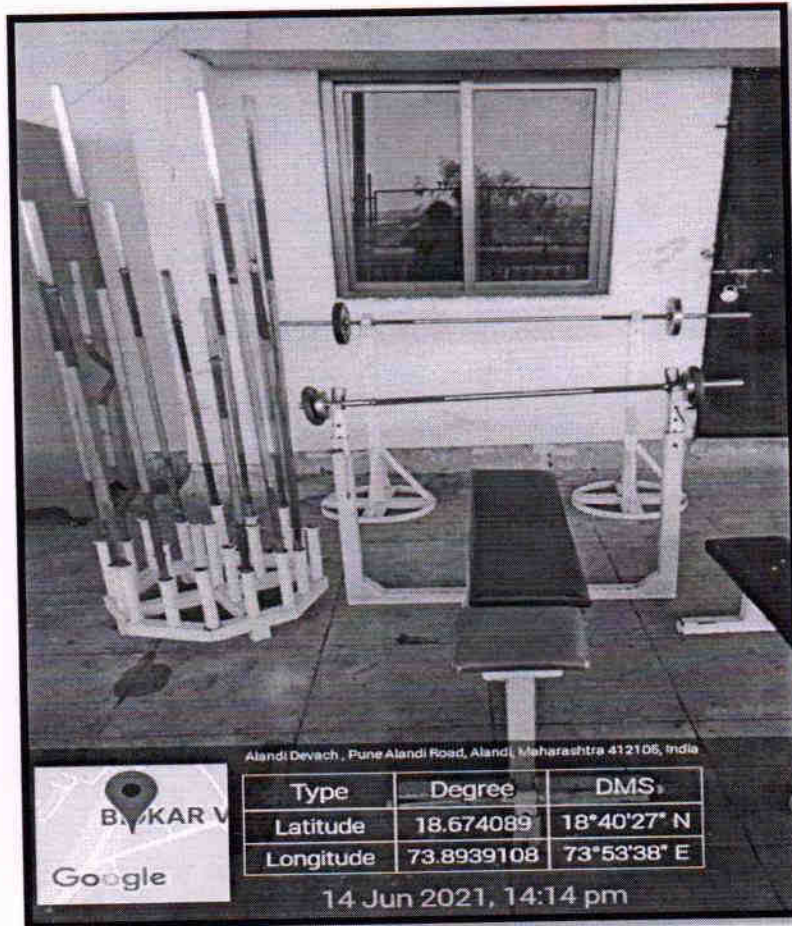

BASKET BALL COURT MIT AOE

Alandi Deveh , Pune Alandi Road, Alandi, Maharashtra 412105, India

Type	Degree	DMS
Latitude	18.674089	18°40'27" N
Longitude	73.8939108	73°53'38" E

14 Jun 2021, 14:14 pm