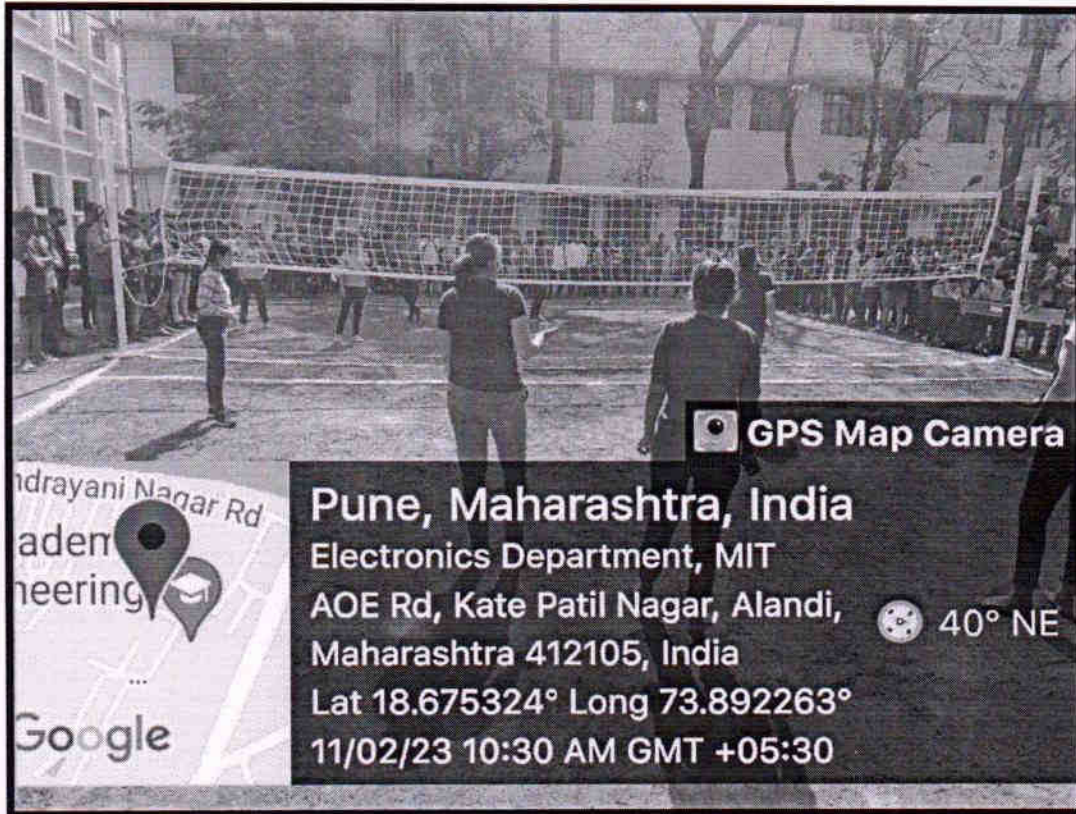

VOLLEYBALL COURT MIT AOE