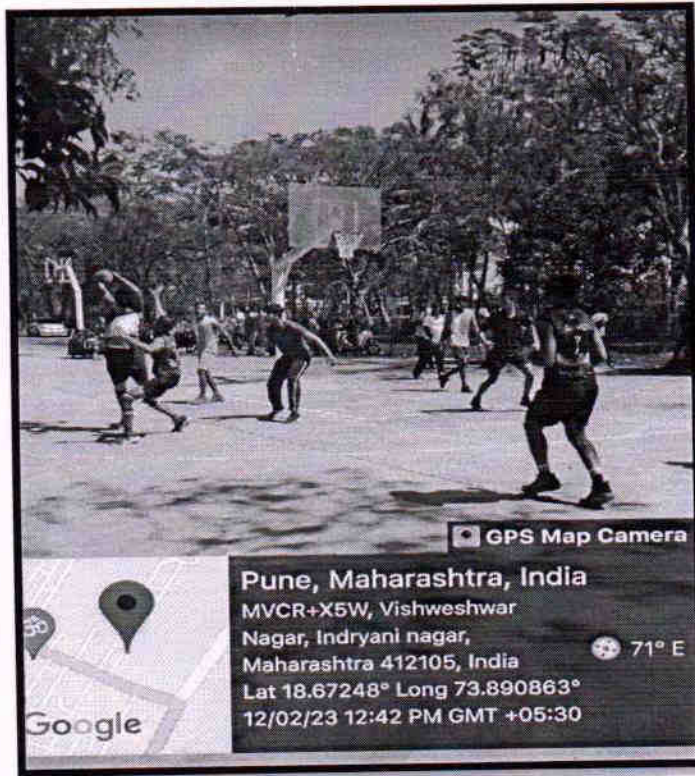

FOOTBALL GROUND MIT AOE

CRICKET GROUND MIT AOE

Ladies Faculty Match during Nakshatra

GPS Map Camera

Pune, Maharashtra, India
 MVCR+X5W, Vishweshwar
 Nagar, Indryani nagar,
 Maharashtra 412105, India
 Lat 18.67248° Long 73.890863°
 12/02/23 12:42 PM GMT +05:30