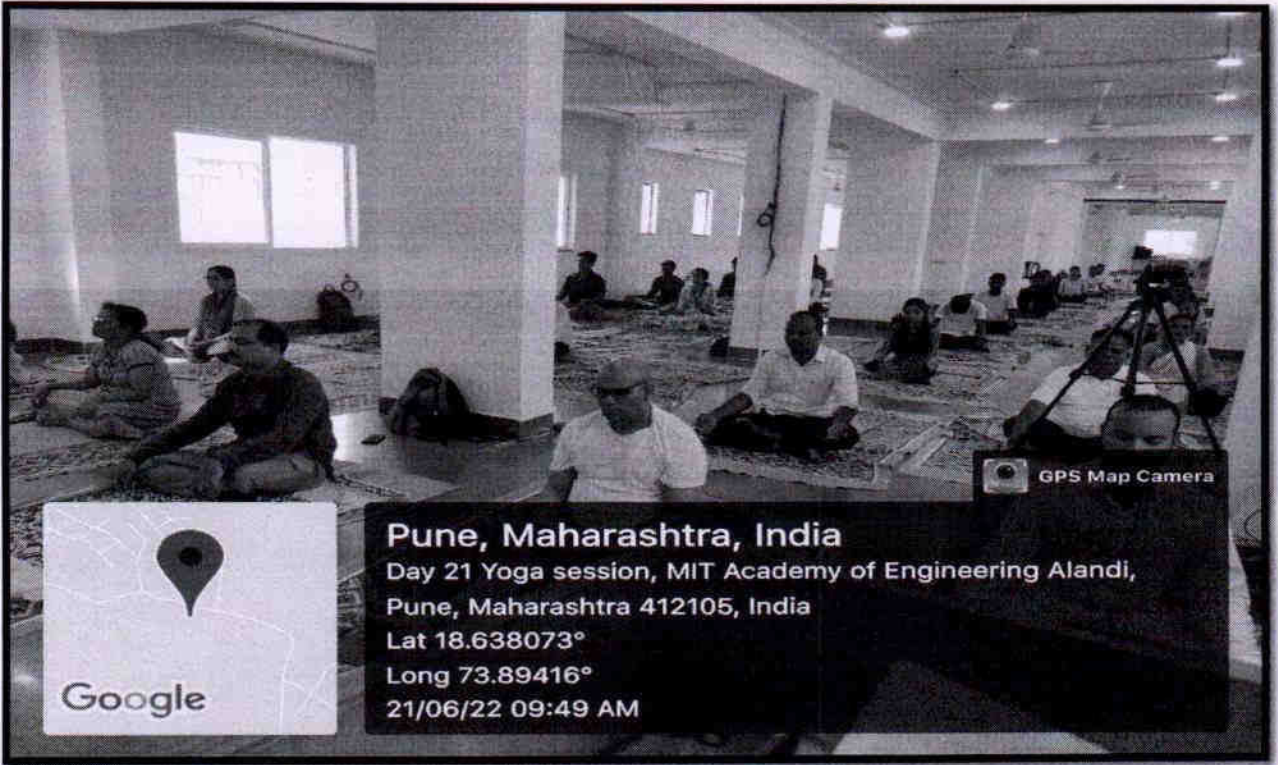

Activities under this club will help to spread Peace as it begins with the individual and spreads to environment. With this understanding in mind, various sessions giving exposure to meditation were arranged for students, staff and faculties in the institute.

Various events have been conducting under the club which not only entertained but helped to dive deep into oneself.

MITAOE introduced Yoga and Meditation course for Second Year students as audit course. In addition to this we have been conducting various events throughout the year for the well-being of the MITAOE fraternity such as :

Place for Yoga

Pune, Maharashtra, India
Place for Yoga, MIT Academy of Engineering
Alandi, Pune, Maharashtra 412105, India
Lat 18.67548°
Long 73.892623°
08/08/22 04:55 PM

Place for Yoga

International Yoga Day 2022

21 Days Yoga Session

Yoga Session

International Yoga day 2021

Glimpses of Yoga session Feb 2021

20,21,22 January, 2020 Yoga and meditation session

Sports Facility

Photos

SPORTS GROUND MIT AOE