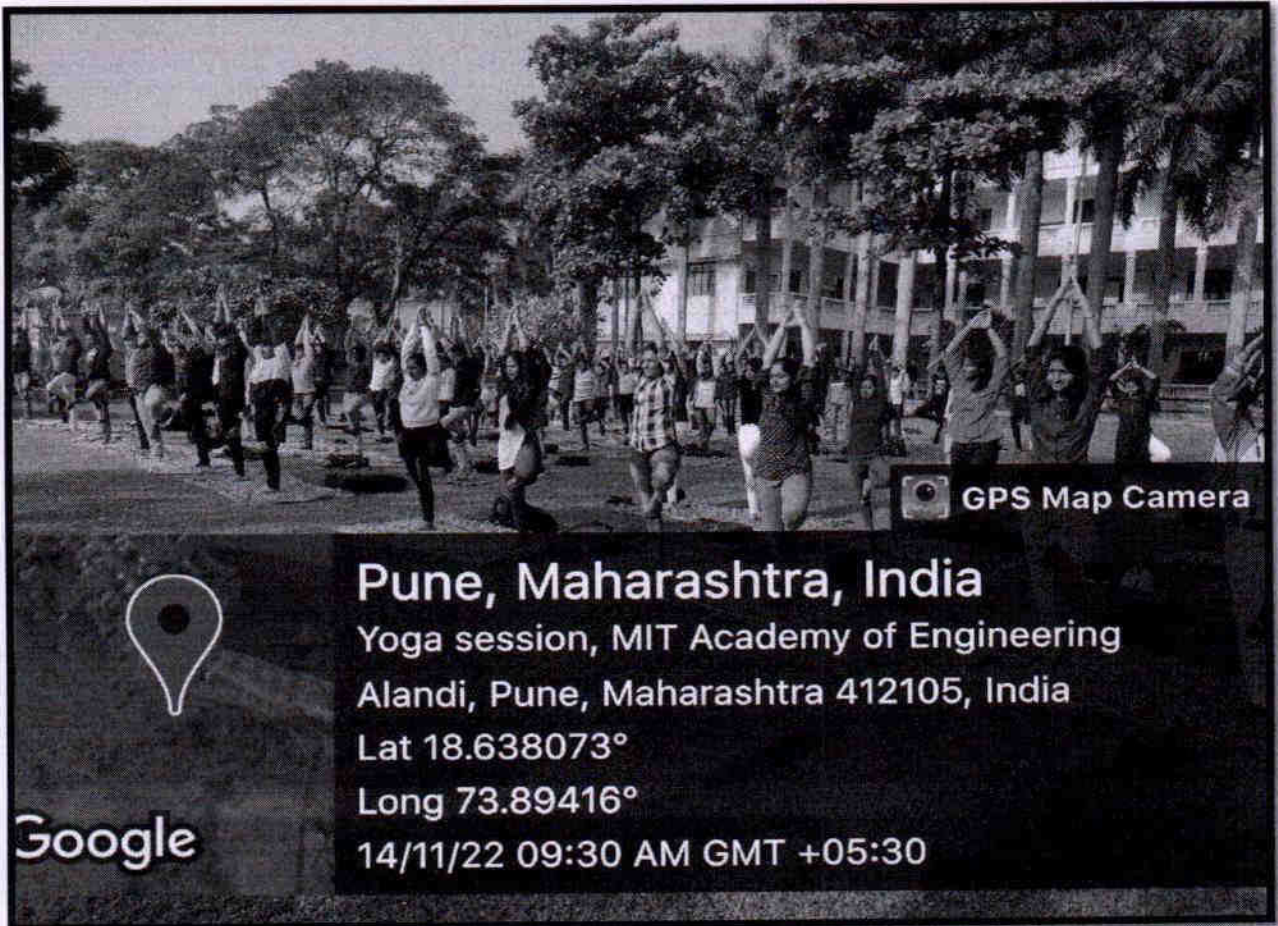

Various events have been conducting under the club which not only entertained but helped to dive deep into oneself.

MITAOE introduced Yoga and Meditation course for Second Year students as audit course. In addition to this we have been conducting various events throughout the year for the well-being of the MITAOE fraternity such as :

Place for Yoga

Pune, Maharashtra, India
Place for Yoga, MIT Academy of Engineering
Alandi, Pune, Maharashtra 412105, India
Lat 18.67548°
Long 73.892623°
08/08/22 04:55 PM

Place for Yoga

International Yoga Day 2022

21 Days Yoga Session

Yoga Session

International Yoga day 2021

Glimpses of Yoga session Feb 2021

20,21,22 January, 2020 Yoga and meditation session

Sports Facility

Photos

SPORTS GROUND MIT AOE