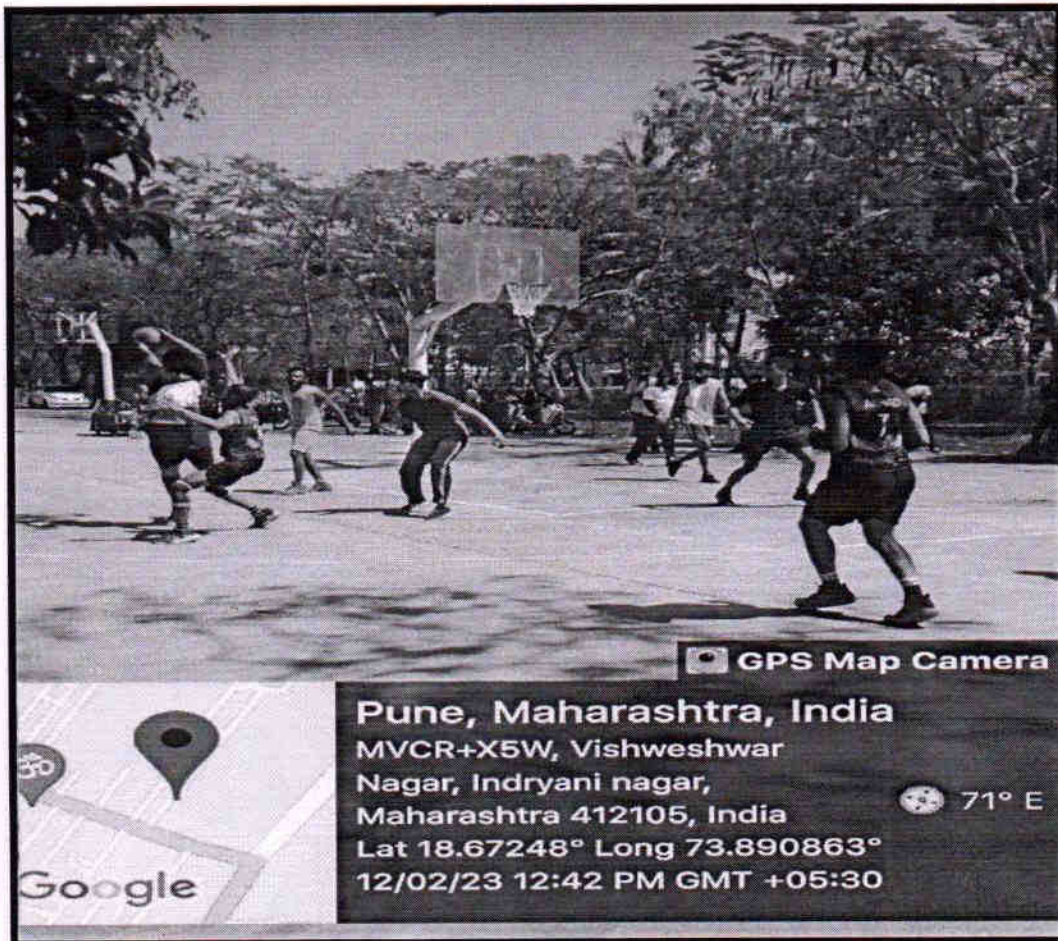

BASKETBALL COURT MITAOE