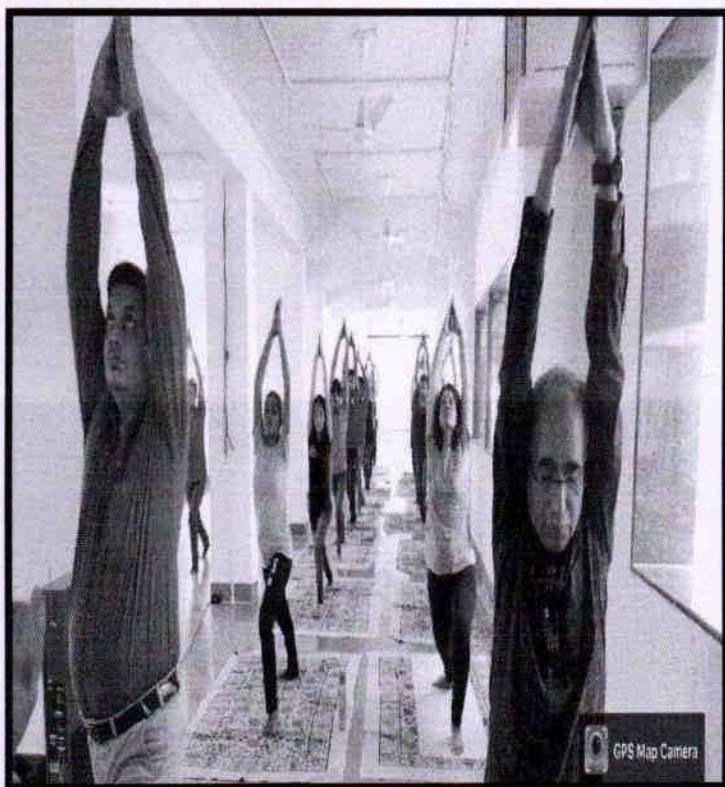

Place for Yoga

International Yoga Day 2022