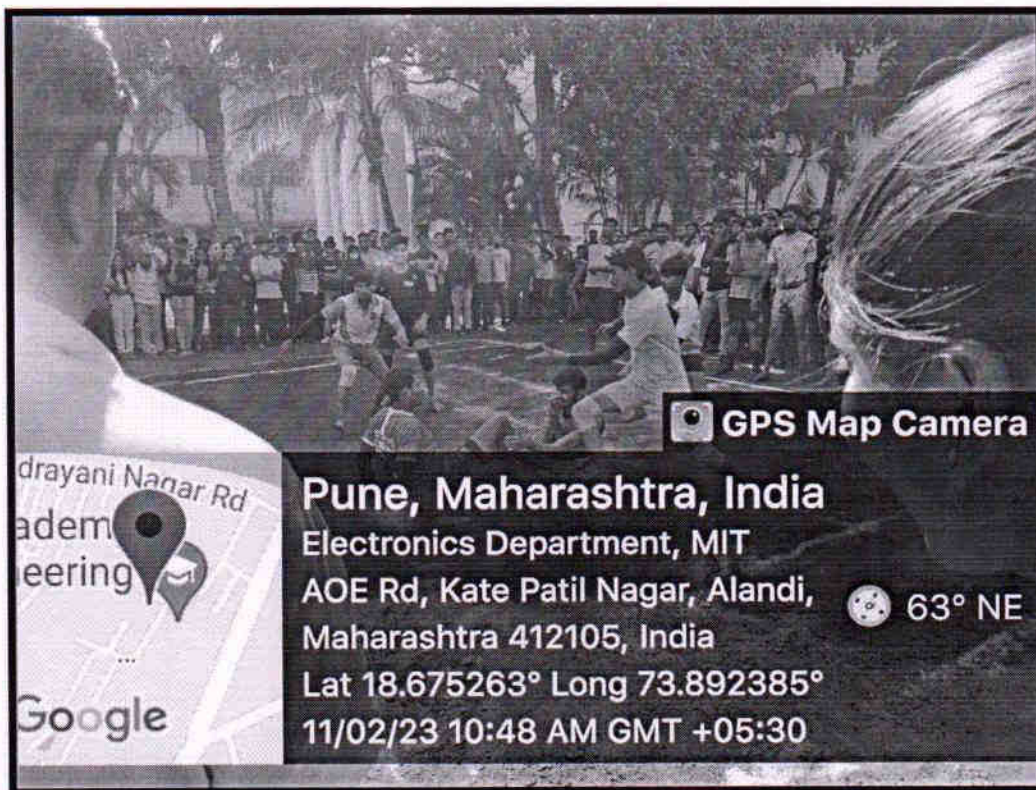

21 Days Yoga Session

Yoga Session

International Yoga day 2021

Glimpses of Yoga session Feb 2021

20,21,22 January, 2020 Yoga and meditation session

Sports Facility

Photos

SPORTS GROUND MIT AOE